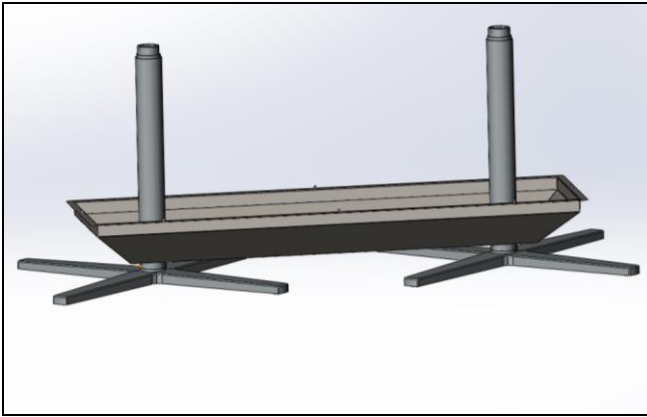

# Cable cover Single

-Assembly instructions.

**MATERIA**®

Materia AB  
Box 340  
573 24 TRANÅS

# Centrum Vario

-Assembly instructions.

---

1.

2.

3.

4.

5.