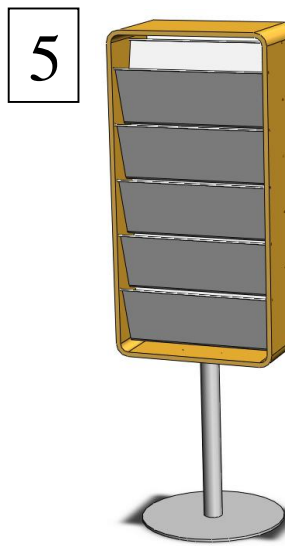

# Kvadrat Magazine holder Floor stand

-Assembly instructions.

---

**MATERIA**®

Materia AB  
Box 340  
573 24 TRANÅS

# Kvadrat Magazine holder Wall mounted

-Assembly instructions.

---

**MATERIA**®

Materia AB  
Box 340  
573 24 TRANÅS