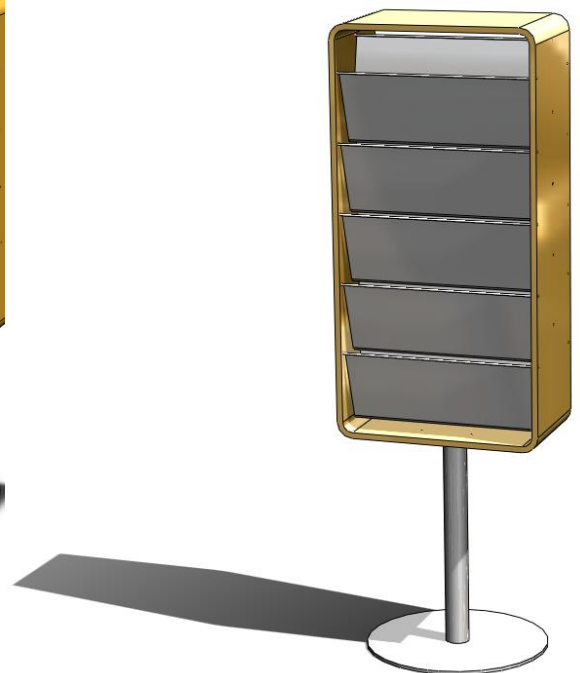

# Kvadrat Magazine holder Floor stand

-Assembly instructions.

---

**MATERIA**®

Materia AB  
Box 340  
573 24 TRANÅS

# Kvadrat Magazine holder Wall mounted

-Assembly instructions.

---

**MATERIA**®

Materia AB  
Box 340  
573 24 TRANÅS