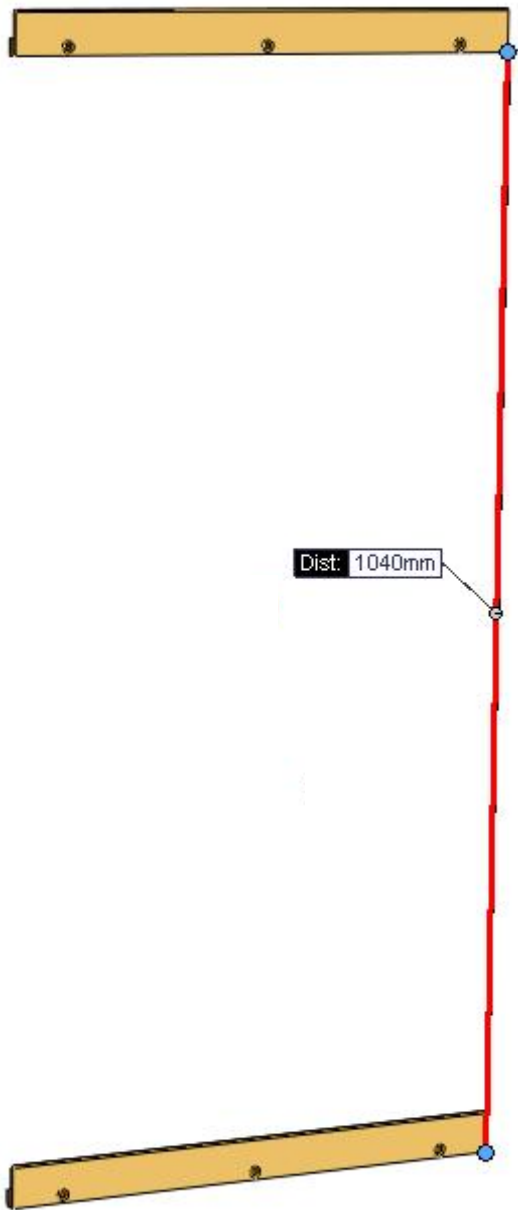

# Kvadrat Magazine holder Floor stand

-Assembly instructions.

---

**MATERIA**®

Materia AB  
Box 340  
573 24 TRANÅS

# Kvadrat Magazine holder Wall mounted

-Assembly instructions.

---

**MATERIA**®

Materia AB  
Box 340  
573 24 TRANÅS