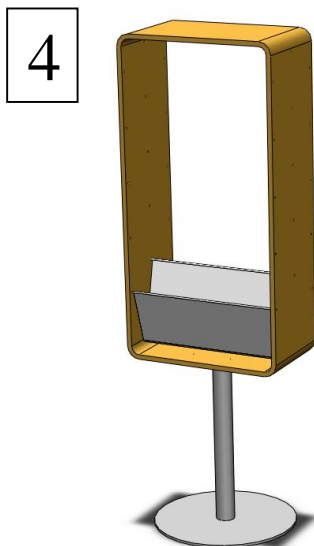

# Kvadrat Magazine holder Floor stand

-Assembly instructions.

---

**MATERIA**®

Materia AB  
Box 340  
573 24 TRANÅS

# Kvadrat Magazine holder Wall mounted

-Assembly instructions.

---

**MATERIA**®

Materia AB  
Box 340  
573 24 TRANÅS