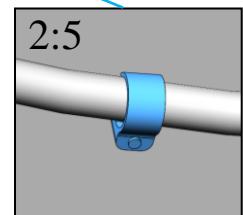

Vagabond table in three heights electric

-Assembly instructions.

MATERIA®

Materia AB
Box 340
573 24 TRANÅS