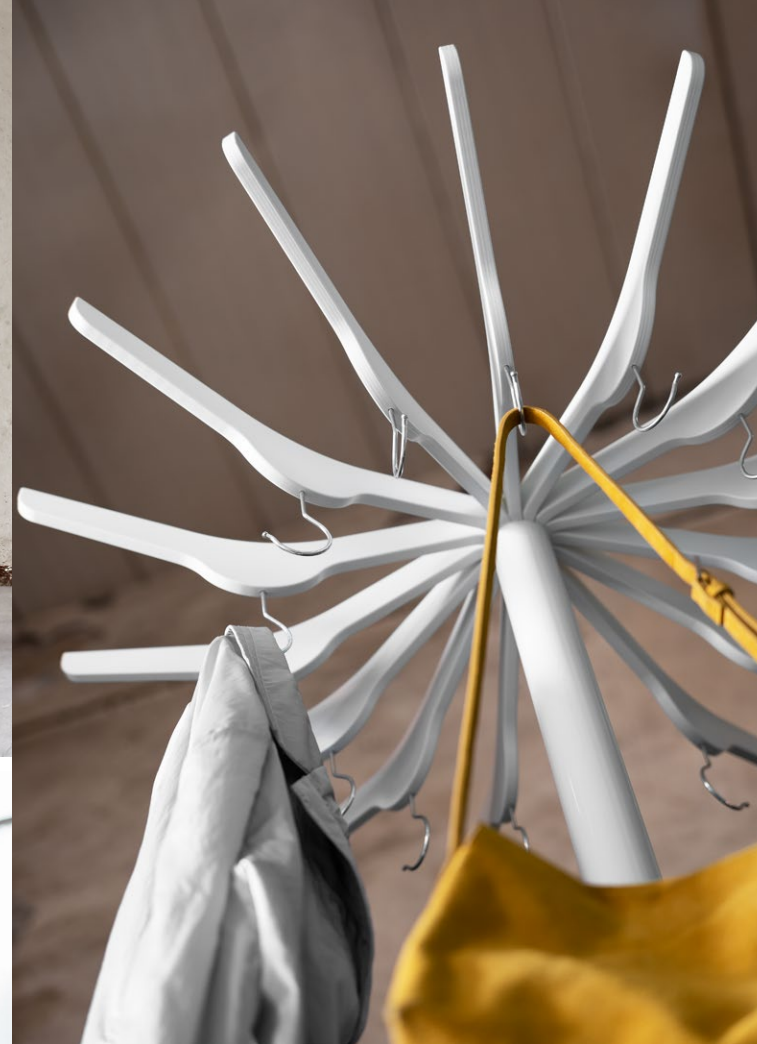

Clothes storage/ Magazine holders

Our clothing storage takes up little space, but its design is significant. The same goes for our magazine holders. A functional design where magazines become an integrated part of the furniture's expression.