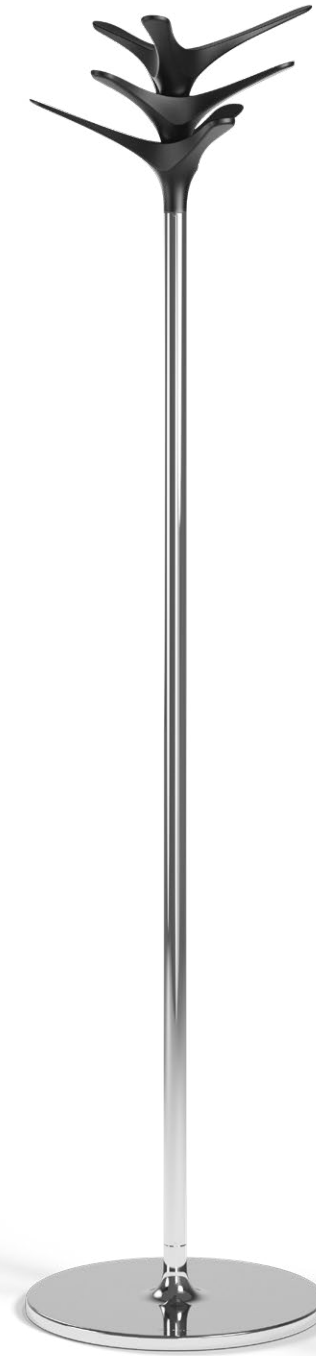

Vagabond Screen

# Clothes storage/ Magazine holders

Our clothing storage takes up little space, but its design is significant. The same goes for our magazine holders. A functional design where magazines become an integrated part of the furniture's expression.

Krokus

Vågspel

Hang on, or read on.

Cactus

Array

Subway

Hanger

Hang Up