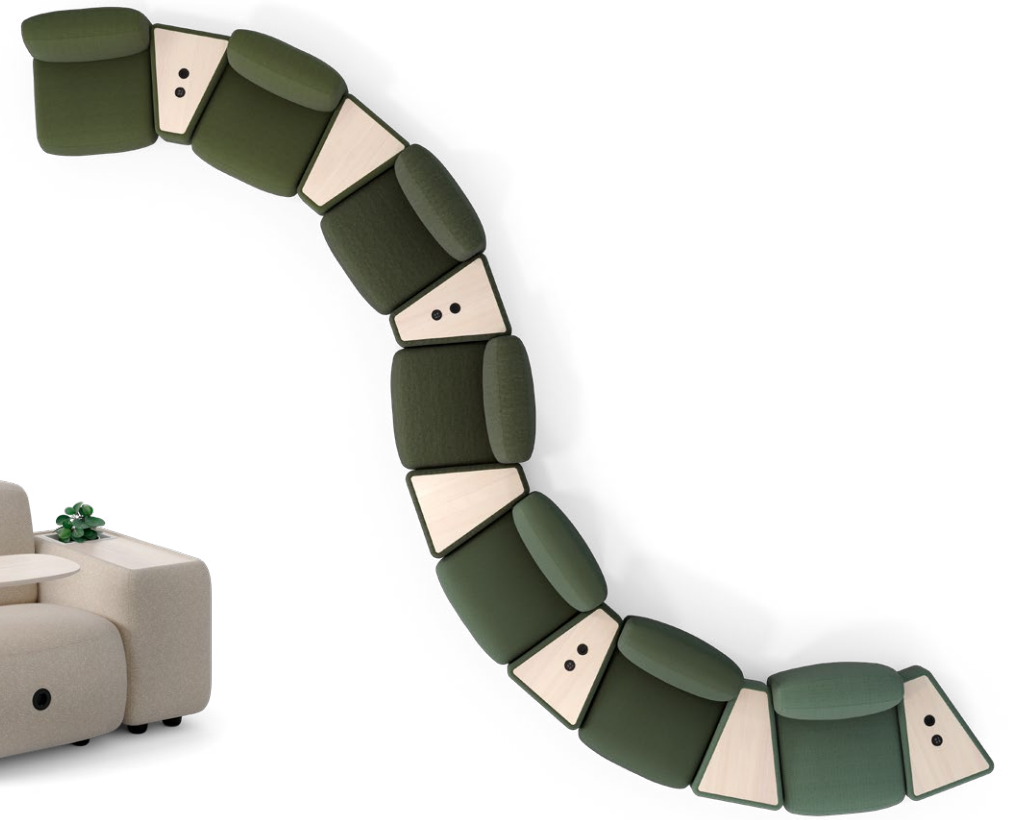

Point high back

Ambient

Longo

Frame

Park

Oas

Today