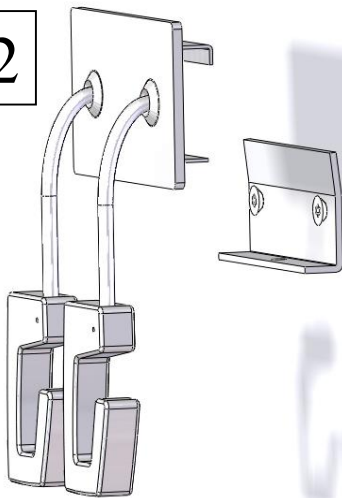

Gobble Coat rack -floor stand

-Assembly instructions.

MATERIA®

Materia AB
Box 340
573 24 TRANÅS

Gobble coat hanger -wall mounted

-Assembly instructions.

1

2