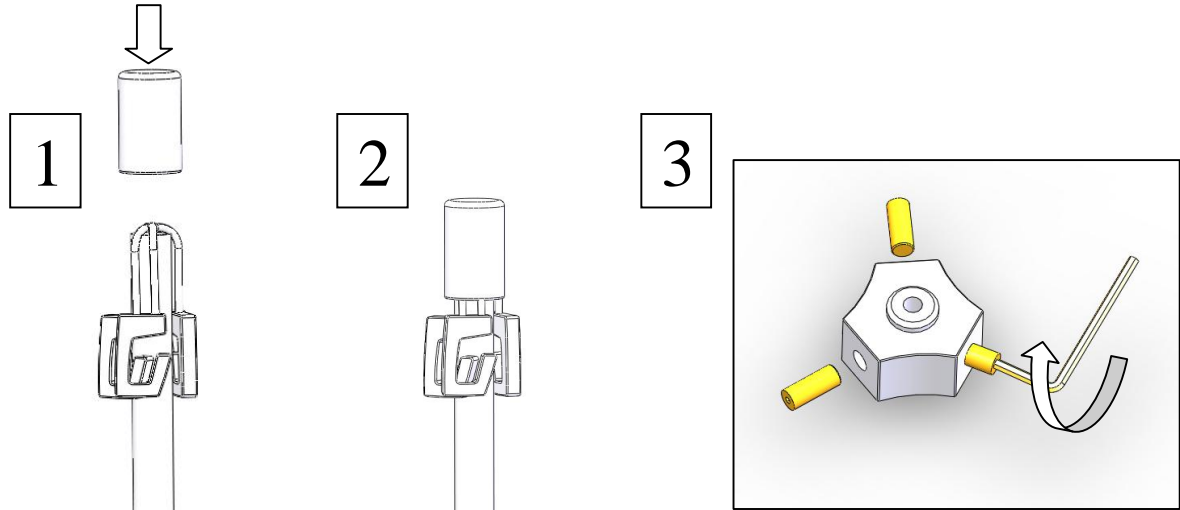

Gobble Coat rack -floor stand

-Assembly instructions.

MATERIA®

Materia AB
Box 340
573 24 TRANÅS

Gobble coat hanger -wall mounted

-Assembly instructions.

1

2