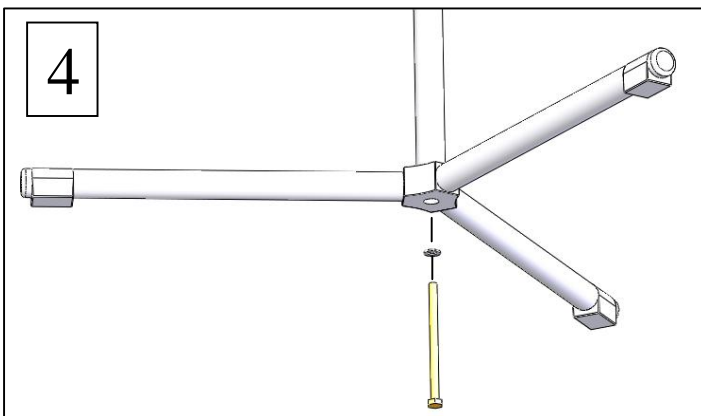

Gobble Coat rack -floor stand

-Assembly instructions.

MATERIA®

Materia AB
Box 340
573 24 TRANÅS

Gobble coat hanger -wall mounted

-Assembly instructions.

1

2