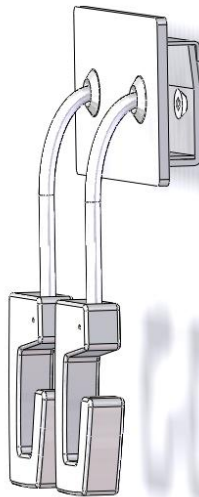

Gobble coat hanger -wall mounted

-Assembly instructions.

1

2

3

4