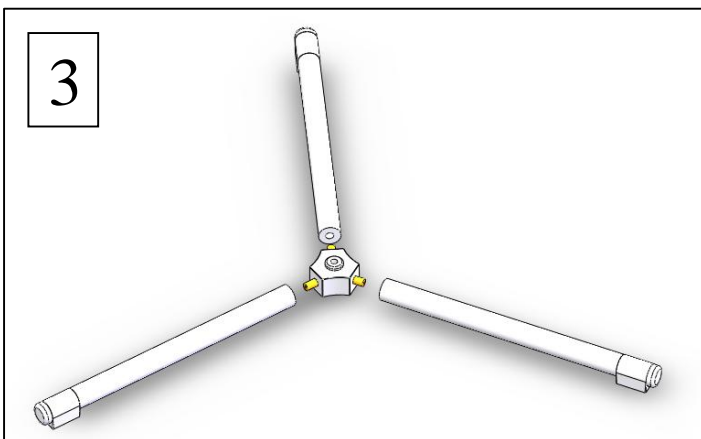

Gobble Coat rack -floor stand

-Assembly instructions.

MATERIA®

Materia AB
Box 340
573 24 TRANÅS

Gobble coat hanger -wall mounted

-Assembly instructions.

1

2