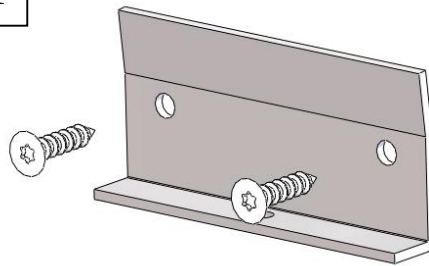

Gobble Coat rack -floor stand

-Assembly instructions.

MATERIA®

Materia AB
Box 340
573 24 TRANÅS

Gobble coat hanger -wall mounted

-Assembly instructions.

1

2