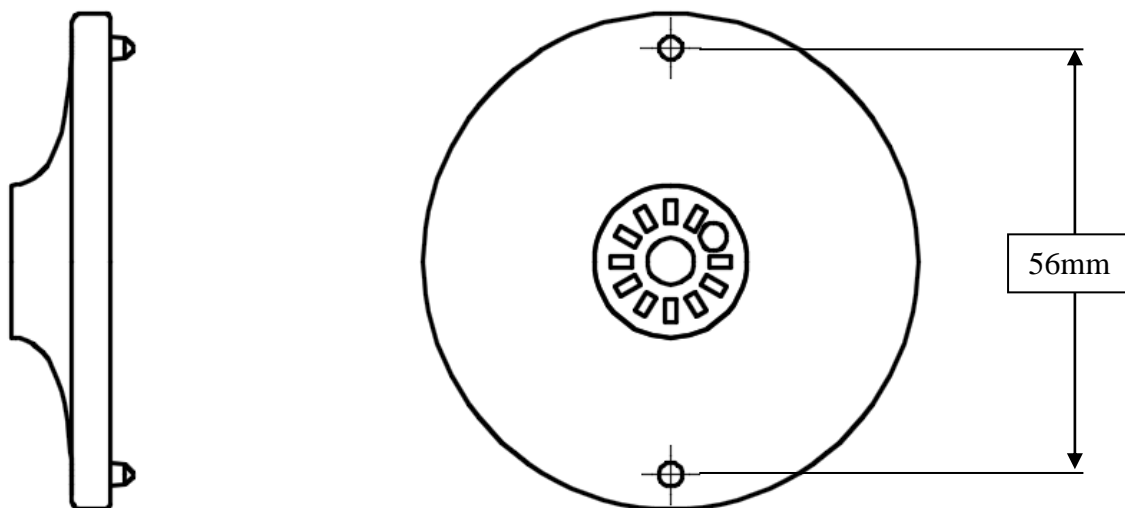

Cactus

-Assembly instructions.

Drill 2x Ø3mm