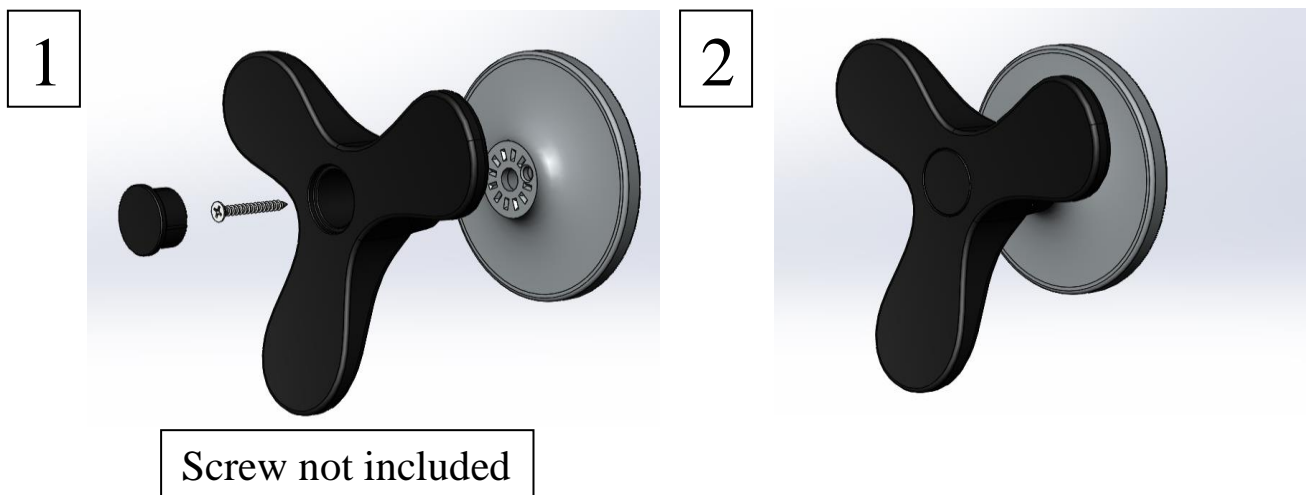

Cactus

-Assembly instructions.

Drill 2x Ø3mm